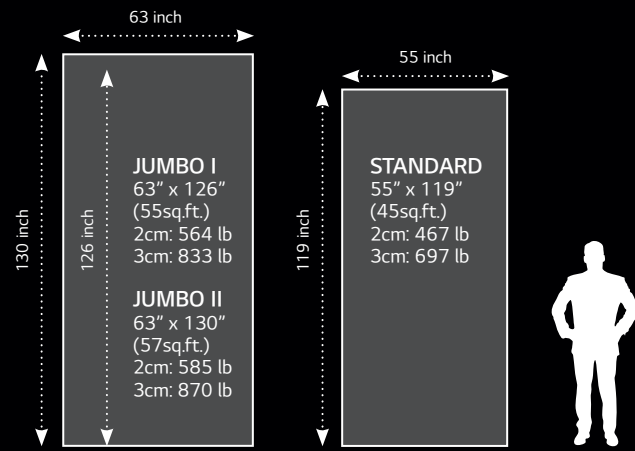

VIATERA® DIMENSIONS

Viatera® jumbo size slabs are 24% larger than standard size slabs (55"x119"), allowing it to be a perfect size for larger kitchens, islands and peninsulas.

LOVELLO™ SINKS

Designed for LG Hausys Viatera®, the Lovello™ stainless steel sink collection offers its own unique design to complement any style or decor.

Jumbo Size Slab

Viatera® jumbo size slabs are 24% larger than standard size slabs (55"x119"), allowing it to be a perfect size for larger kitchens, islands and peninsulas. (Jumbo I: 63"x126" | Jumbo II: 63"x130")