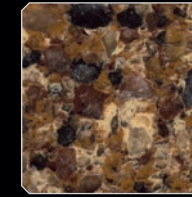

Celeste **M**
JUMBO I

Sand Palace **M**
JUMBO I

Castle **M**
JUMBO I

Equinox **M**
JUMBO I

Slate **M**
JUMBO I

Sterling Gray **M**
JUMBO I

Juniper Trail
JUMBO I, JUMBO II ▶

Silver Lake
JUMBO I, JUMBO II ▶

Royal Teak
JUMBO I, JUMBO II ▶

Kilauea
JUMBO I, JUMBO II ▶

..... CLASSIC

Porcelain White
JUMBO I

Igloo White
JUMBO I

Snow Storm
JUMBO II *

Denali
JUMBO I

Dover
JUMBO I

Tundra Ice
JUMBO I ❖

Natural Limestone
JUMBO II *

Soho Gray
JUMBO I

Olive Rust
JUMBO I

Lunar Ice
JUMBO I ❖

Sienna Sand
JUMBO I

Bourbon
STANDARD

Thunder Storm
JUMBO II *