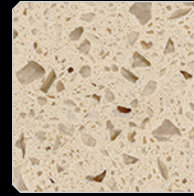

Cirrus
JUMBO II *

Nimbus
JUMBO II *

White Pearl
JUMBO II *

Everest
JUMBO II *

Nocturne
JUMBO I *

..... CLASSIC

Cotton White **M**
JUMBO I

Bella **M**
JUMBO I

Celeste **M**
JUMBO I

Sand Palace **M**
JUMBO I

Castle **M**
JUMBO I

Equinox **M**
JUMBO I

Slate **M**
JUMBO I

Sterling Gray **M**
JUMBO I

Juniper Trail
JUMBO I, JUMBO II ▶

Silver Lake
JUMBO I, JUMBO II ▶

Royal Teak
JUMBO I, JUMBO II ▶

Kilauea
JUMBO I, JUMBO II ▶

..... CLASSIC

Porcelain White
JUMBO I

Igloo White
JUMBO I

Snow Storm
JUMBO II *

Denali
JUMBO I

Dover
JUMBO I