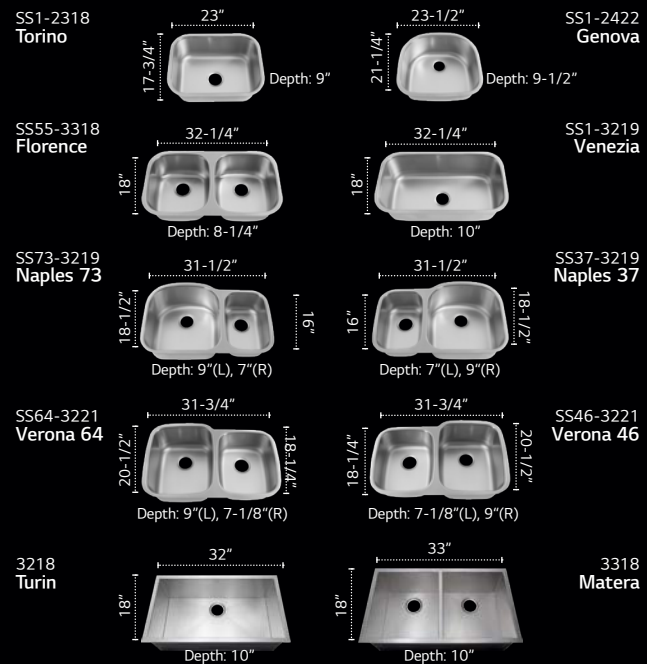

VIATERA® DIMENSIONS

Viatera® jumbo size slabs are 24% larger than standard size slabs (55"x119"), allowing it to be a perfect size for larger kitchens, islands and peninsulas.

LOVELLO™ SINKS

Designed for LG Hausys Viatera®, the Lovello™ stainless steel sink collection offers its own unique design to complement any style or decor.

Jumbo Size Slab

Viatera® jumbo size slabs are 24% larger than standard size slabs (55"x119"), allowing it to be a perfect size for larger kitchens, islands and peninsulas. (Jumbo I: 63"x126" | Jumbo II: 63"x130")