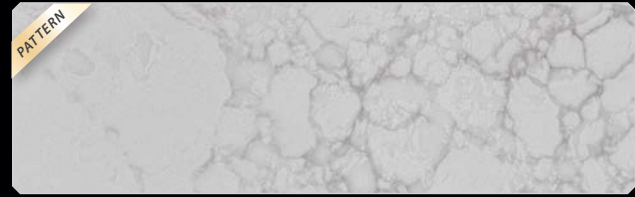

Stella
JUMBO II *